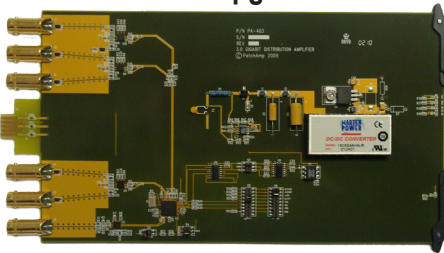

Technology at work

PatchAmp 3G HD/SDI standard
density Distribution Systems

Miranda Kaleido KX Imager

Nvision Routing Switcher

Ross Vision3 Production Switcher

[WJZ-TV](#) recently upgraded their patching and distribution system from SD to 3G HD-SDI by simply exchanging the SD PatchAmp video DA cards for the New 3G version, the [PA-403](#). The existing frames were, from the very beginning, designed for optimum RF performance as well as longevity, and meet all SMPTE requirements for 3G HD-SDI. These coaxial universal frames with incorporated patching were first installed in 2002. Back then WJZ chose [PatchAmp](#) over the old style systems because of its high performance, robust design and the system's space and labor saving virtues. Now, 9 years later, the station plans to expand into two additional standard density systems as they increase the size and requirements of their 3G core.

PA-403 3G upgrade card

WJZ-TV, channel 13, is an owned and operated television station of the CBS Television Network, located in Baltimore, Maryland. WJZ-TV's studios and offices are located on Television Hill in the Woodberry section of Baltimore, adjacent to its transmission tower.