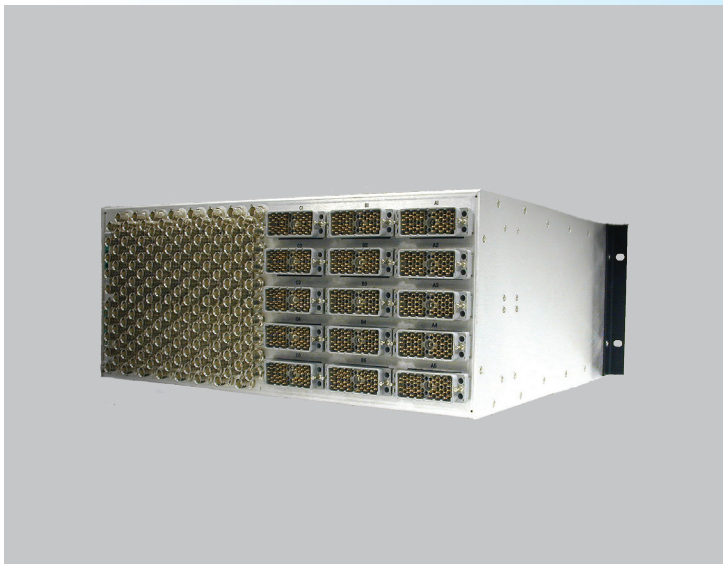

All Mobile Video truck -- Now it is equipped and ready for any situation, thanks to PatchAmp's combo audio/video DA frame.

PatchAmp's combo audio/video DA frame is compact and convenient. Let Patchamp take you out of the old style and into the next generation of high-density distribution products!

## Application Note Combo Audio/Video DA Frame: All Mobile Video Purchases PatchAmp's 3200AVHD Frame

Hackensack, NJ July 19, 2005

All Mobile Video has purchased PatchAmp's 3200AVHD frame for use in their uplink truck. One of PatchAmp's high-density 4 RU frames may contain up to 64 audio DAs and 32 video DAs. The PA-3200AVHD frame has the capacity to store more than four times as many DAs as found in an old-style frame. The same frame accepts analog video, SD, HD, DVB-ASI, AES, and analog audio.

The frames are 1/4 the rack space and 1/4 the weight of old-style frames. Convenience is high, because the frames require less space and will not crowd up your racks as old-style frames might do. The PatchAmp PA-3200AVHD is an especially good choice for applications like the AMV Uplink Truck where space is limited.